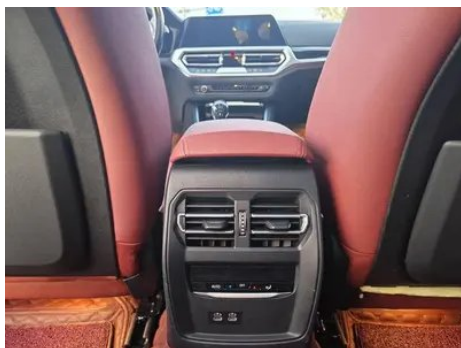

Vehicle Detail Report

BMW 3 Series 2022 320Li M Sports suit

Basic Information

Brand	BMW
Mileage	70,000 km
Color	White
First Registration	2021-09-01
Transfer Count	2

Vehicle Images

Vehicle Condition

1. Driver's seat rails and frame, Signs of removal. 2. Front passenger seat rails and frame, Signs of removal.