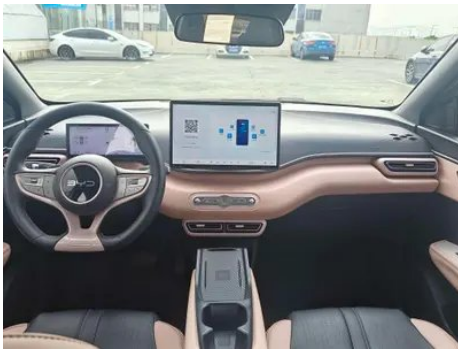

Vehicle Detail Report

BYD Seagull 2025 Smart Driving Version 305KM Free version

Basic Information

Brand	BYD
Mileage	10,600 km
Color	White
First Registration	2025-07-01
Transfer Count	0

Vehicle Images

Vehicle Condition

1. Original metal body panels with factory paint.

Configuration Information

Model Information

Model Name	BYD Seagull 2025 Smart Driving Version 305km Free version
Launch Date	2025.02

Basic parameters

Vehicle Class	Small car
Energy Type	Battery Electric Vehicle (BEV)
Maximum Power (kW)	55
Maximum Torque (N·m)	135
Body Type	Hatchback
Dimensions (L×W×H) (mm)	3780*1715*1540
Official 0-100 km/h Acceleration (s)	-
Top Speed (km/h)	130

Intelligent configuration

Connected Car Services	<ul style="list-style-type: none">•
OTA Updates	<ul style="list-style-type: none">•
4G/5G Network	<ul style="list-style-type: none">•5G
Mobile APP remote function	Vehicle start Charging management Vehicle Condition Query Diagnosis Car Owner Services (Find charging pile Gas station Parking, etc.) Appointment maintenance Maintenance
Wi-Fi hotspots	<ul style="list-style-type: none">•

In-car charging

Multimedia/charging port	•USB;•Type-C
Number of USB/Type-C ports	• 2 in the front row
Mobile phone wireless charging function	• Front row
USB/Type-C maximum charging power	•60W

"●" = Standard equipment