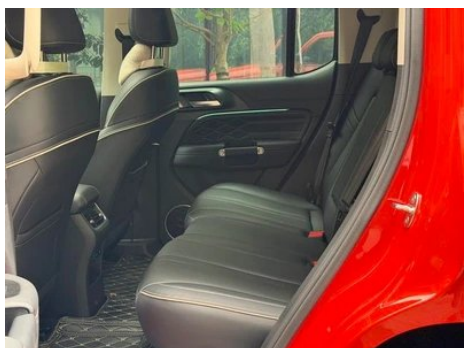

Vehicle Condition

1. Original metal body panels with factory paint.

Configuration Information

Model Information

Model Name	Tank 300 2024 2.0T Conqueror