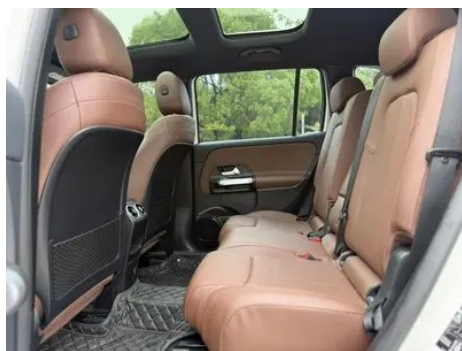

Vehicle Detail Report

Mercedes-Benz GLB 2021 GLB 200 Fashionable

Basic Information

Brand	Mercedes-Benz
Mileage	50,000 km
Color	White
First Registration	2021-08-01
Transfer Count	0

Vehicle Images

Vehicle Condition