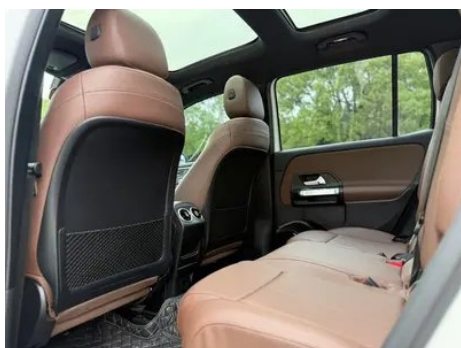

Vehicle Detail Report

Mercedes-Benz GLB 2021 GLB 200 Fashionable

Basic Information

Brand	Mercedes-Benz
Mileage	50,000 km
Color	White
First Registration	2021-08-01
Transfer Count	0

Vehicle Images

Vehicle Condition