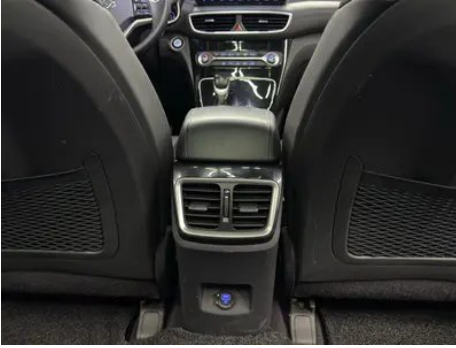

Vehicle Images

Vehicle Condition

1. Inner side of left B-pillar, Non-accident-related deformation.

Configuration Information

Model Information

Model Information (continued)

Model Name	Hyundai Tucson 2020 280TGD _i Dual-clutch two-drive fashion version China V
Launch Date	2020.03