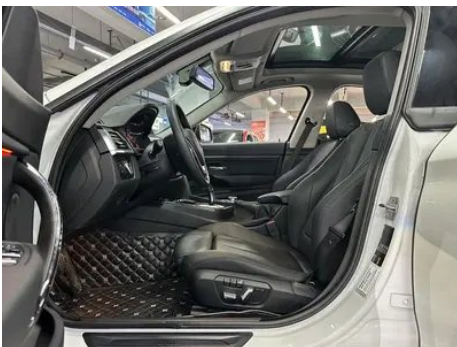

Vehicle Detail Report

BMW 3 Series GT 2019 320i Fashionable

Basic Information

Brand	BMW
Mileage	86,000 km
Color	White
First Registration	2019-01-01
Transfer Count	2

Vehicle Images

Vehicle Condition

1. Right rear quarter panel, Paint repair, Body panel repair.