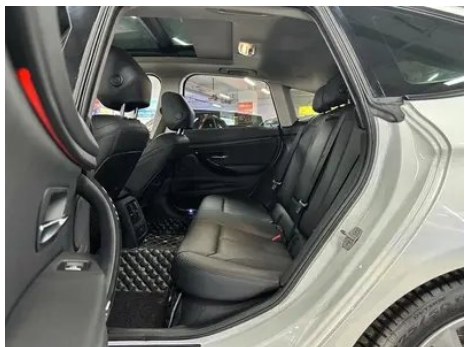

Vehicle Detail Report

BMW 3 Series GT 2019 320i Fashionable

Basic Information

Brand	BMW
Mileage	86,000 km
Color	White
First Registration	2019-01-01
Transfer Count	2

Vehicle Images

Vehicle Condition

1. Right rear quarter panel, Paint repair, Body panel repair.