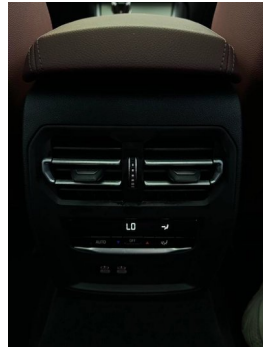

Vehicle Detail Report

BMW 3 Series 2022 325i M Sports Night Suit

Basic Information

Brand	BMW
Mileage	41,000 km
Color	Black
First Registration	2022-07-01
Transfer Count	0

Vehicle Images

Vehicle Condition

1. Original metal body panels with factory paint.