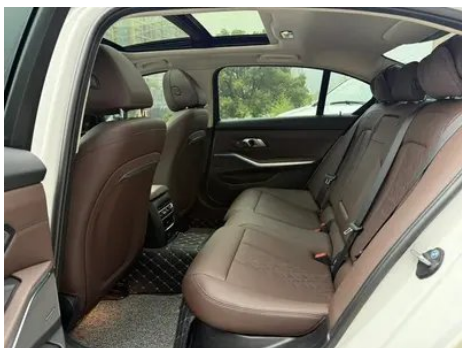

Vehicle Detail Report

BMW 3 Series 2023 325Li M Sports Night Suit

Basic Information

Brand	BMW
Mileage	16,000 km
Color	White
First Registration	2023-10-01
Transfer Count	1

Vehicle Images

Vehicle Condition

1. Right rear quarter panel, Scrape, Deformation, Paint repair, Body panel repair.