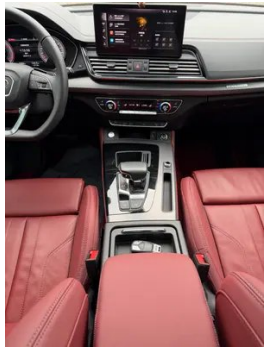

Vehicle Detail Report

Audi Q5L 2023 40T Deluxe Dynamic

Basic Information

Brand	Audi
Mileage	40,800 km
Color	White
First Registration	2023-08-01
Transfer Count	0

Vehicle Images

Vehicle Condition

1. Driver's seat rails and frame, Signs of removal. 2. Front passenger seat rails and frame, Signs of removal. 3. Left rear quarter panel, Paint repair.