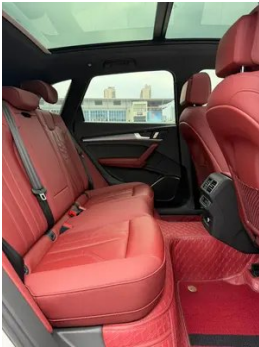

Vehicle Detail Report

Audi Q5L 2023 40T Deluxe Dynamic

Basic Information

Brand	Audi
Mileage	40,800 km
Color	White
First Registration	2023-08-01
Transfer Count	0

Vehicle Images

Vehicle Condition

1. Driver's seat rails and frame, Signs of removal. 2. Front passenger seat rails and frame, Signs of removal. 3. Left rear quarter panel, Paint repair.