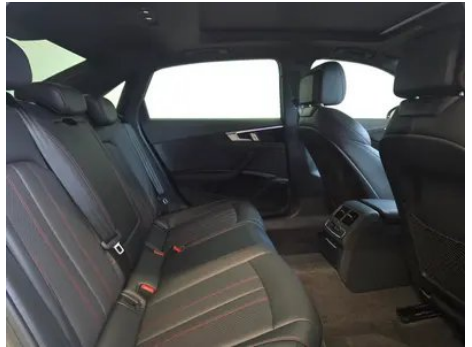

Vehicle Condition

1. Original metal body panels with factory paint.

Configuration Information

Model Information

Model Name	Audi A4L 2025 200 10,000-vehicle Enjoyment Edition 40 TFSI Deluxe Dynamic
Launch Date	2025.02