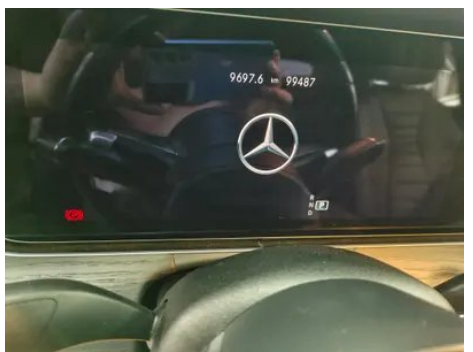

Vehicle Detail Report

Mercedes-Benz E-Class 2021 Restyling E 260 L sports car

Basic Information

Brand	Mercedes-Benz
Mileage	99,000 km
Color	Black
First Registration	2022-01-01
Transfer Count	0

Vehicle Images

Vehicle Condition

1. Driver's seat rails and frame, Signs of removal. 2. Front passenger seat rails and frame, Signs of removal.

Configuration Information

Model Information

Model Name	Mercedes-Benz E-Class 2021 Restyling E 260 L
Launch Date	2021.03