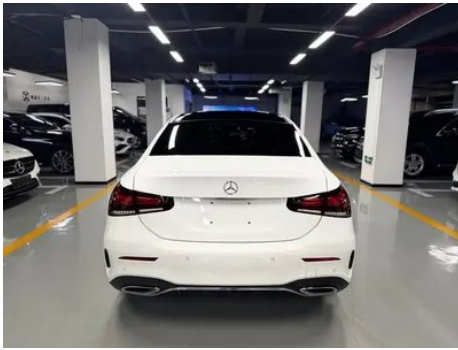

Vehicle Detail Report

Mercedes-Benz A-Class 2022 Second change A 200 L Sport Sedan Fashion Edition

Basic Information

Brand	Mercedes-Benz
Mileage	39,000 km
Color	White
First Registration	2022-10-01
Transfer Count	1

Vehicle Images

Vehicle Condition

1. Inner side of left B-pillar, Scratch, Dent. 2. Right rear quarter panel, Scrape.

Configuration Information

Model Information

Model Information (continued)

Model Name	Mercedes-Benz A-Class 2022 Change 2 A 200 L Sports sedan fashion model
Launch Date	2022.07