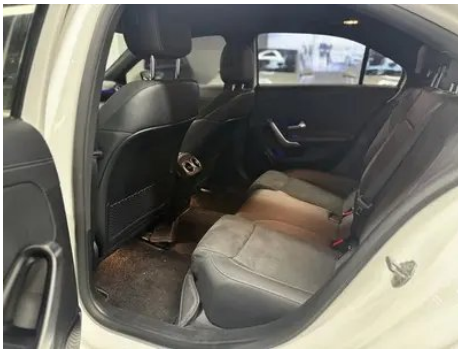

Vehicle Images

Vehicle Condition

1. Inner side of left B-pillar, Scratch, Dent. 2. Right rear quarter panel, Scrape.

Configuration Information

Model Information

Model Information (continued)

Model Name	Mercedes-Benz A-Class 2022 Change 2 A 200 L Sports sedan fashion model
Launch Date	2022.07