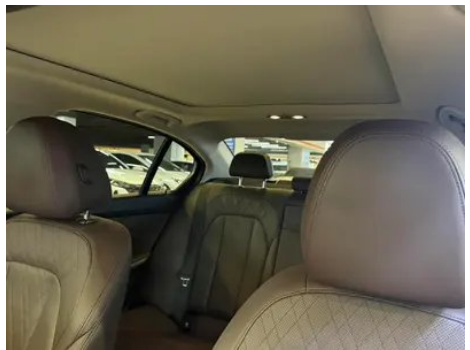

Vehicle Detail Report

BMW 3 Series 2022 Restyling 325Li M Sports suit

Basic Information

Brand	BMW
Mileage	84,000 km
Color	White
First Registration	2022-02-01
Transfer Count	1

Vehicle Images