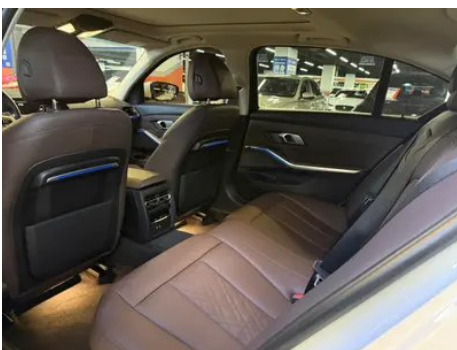

Vehicle Detail Report

BMW 3 Series 2022 Restyling 325Li M Sports suit

Basic Information

Brand	BMW
Mileage	84,000 km
Color	White
First Registration	2022-02-01
Transfer Count	1

Vehicle Images