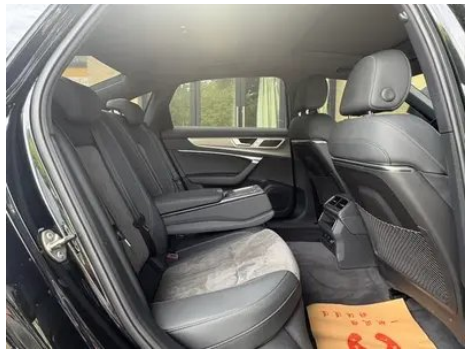

Vehicle Detail Report

Audi A6L 2023 40 TFSI Deluxe Elegant

Basic Information

Brand	Audi
Mileage	80,000 km
Color	Black
First Registration	2023-05-01
Transfer Count	0

Vehicle Images

Vehicle Condition

1. Rear body panel, Deformation, Body panel repair. 2. Spare wheel well, Paint repair, Body panel repair.