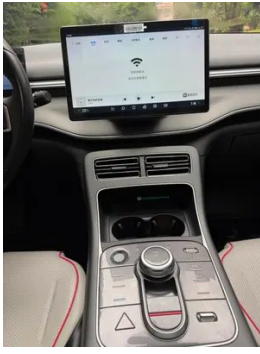

Vehicle Condition

1. Spare wheel well, Water stains.
2. Driver's seat rails and frame, Corrosion.
3. Front passenger seat rails and frame, Corrosion.

Configuration Information

Model Information

Model Name	BYD Destroyer 05 2022 DM-i 55KM Luxury type
Launch Date	2022.03

Basic parameters

Vehicle Class	compact car
Energy Type	Plug-in Hybrid Electric Vehicle (PHEV)
Maximum Power (kW)	81
Maximum Torque (N·m)	135
Transmission	E-CVT continuously variable transmission
Body Type	Sedan
Engine	1.5L 110 horsepower L4