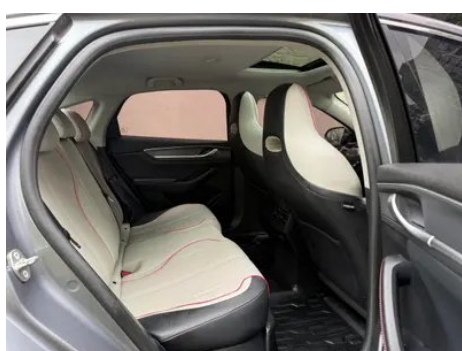

Vehicle Detail Report

BYD Destroyer 05 2022 DM-i 55KM Luxury type

Basic Information

Brand	BYD
Mileage	31,000 km
Color	Silver-gray
First Registration	2023-04-01
Transfer Count	0

Vehicle Images