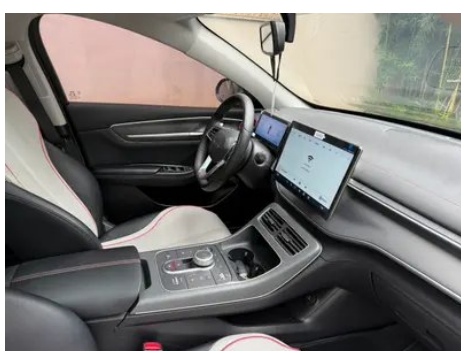

Vehicle Detail Report

BYD Destroyer 05 2022 DM-i 55KM Luxury type

Basic Information

Brand	BYD
Mileage	31,000 km
Color	Silver-gray
First Registration	2023-04-01
Transfer Count	0

Vehicle Images